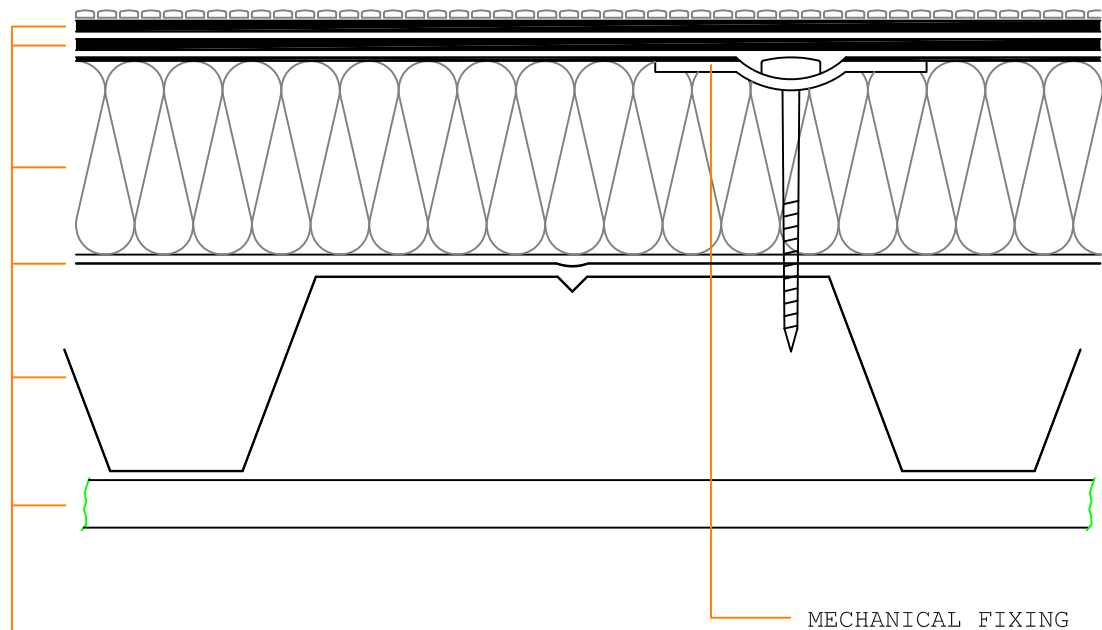

THERMALLY INSULATED NOT ACCESSIBLE FLAT ROOF

METAL DECK

- * — MINERAL SURFACED BTM POLYMERIC WATERPROOF MEMBRANE (POLYESTER MAT REINFORCEMENT)
- * — BTM POLYMERIC WATERPROOF MEMBRANE (GLASS TISSUE REINFORCEMENT)
- RIGID THERMAL INSULATION BARDS
- VAPOUR BARRIER
- CORRUGATED METAL ROOF PANEL
- STRUCTURAL MEMBRANE

* Please consult BTM OFFICES for the types of ELASTOBİT, PLASTOBİT and POLİBİT waterproof membranes

not to scale